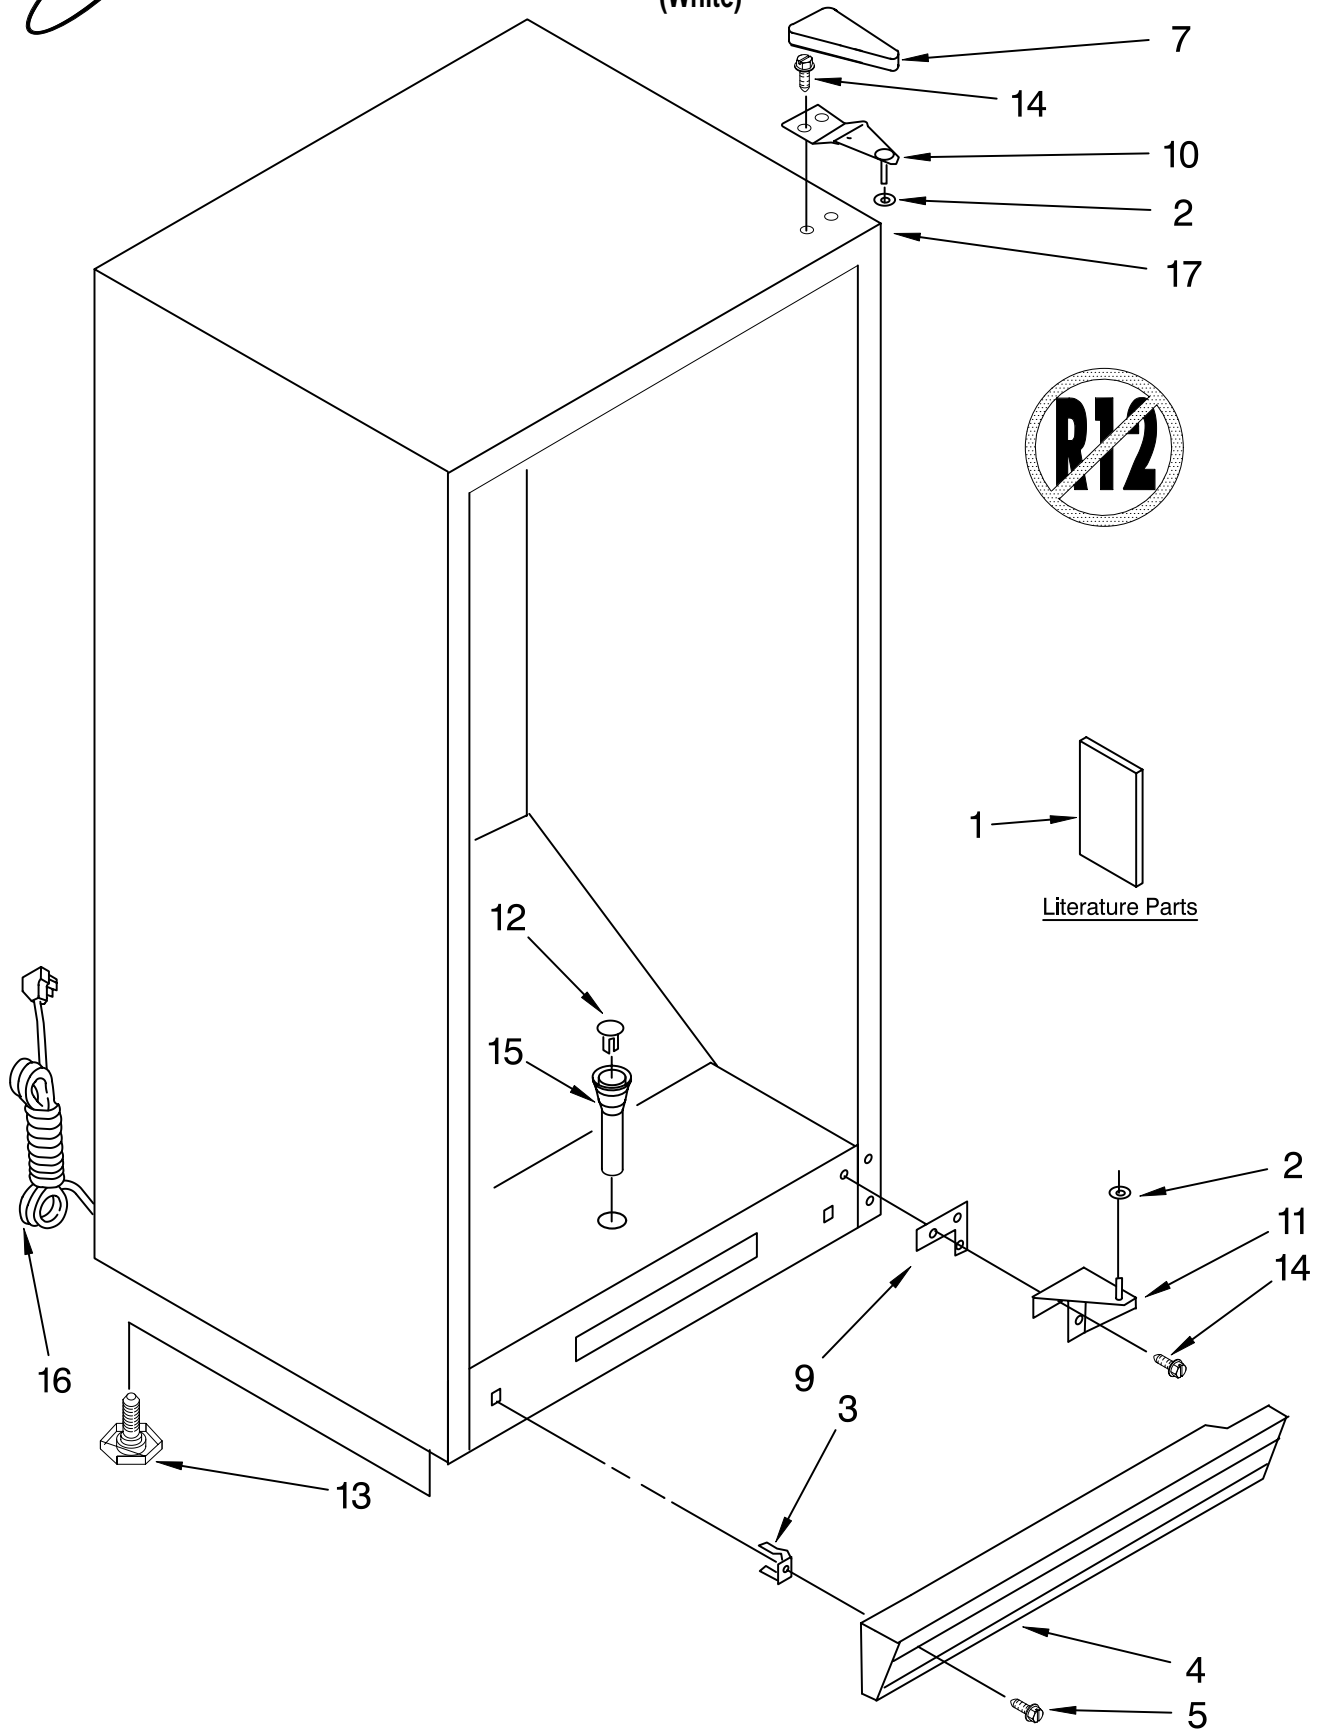

CABINET PARTS

For Model: EV120FXMQ03
(White)

VERTICAL FREEZER

FOR ORDERING INFORMATION REFER TO PARTS PRICE LIST

CABINET PARTS

For Model: EV120FXMQ03

(White)

Illus. No.	Part No.	DESCRIPTION
1		Literature Parts
	LIT2300214	Owner's Manual
	LIT4390677	Energy Label
2	4390520	Washer, Door Spacer
3	4356803	Clip, Grille
4	4357271	Grille
5	4356805	Screw
7	4357121	Cover, Hinge
9	4356828	Shim, Bottom
10	4357052	Top, Hinge
11	4357050	Bottom Hinge
12	4357019	Drain Plug
13	4390866	Leg, Leveller
14	4356830	Screw
15	4357269	Grommet, Drain
16	4390693	Power Cord
17		Cabinet (Not A Serviceable Part)

LINER PARTS

For Model: EV120FXMQ03
(White)

FOR ORDERING INFORMATION REFER TO PARTS PRICE LIST

LINER PARTS

For Model: EV120FXMQ03
(White)

Illus. No.	Part No.	DESCRIPTION
1		Liner (Not A Serviceable Part)
2	4390619	Control Knob
3	4357041	Control Plate
4	4390620	Thermostat
5	4357042	Screw
6	4356800	Tubing, Thermostat
7	4357179	Gate
8	4356889	Support, Fence, (L.H.)
9	4356890	Support, Fence, (R.H.)
10	4356891	Screw
11	4357043	Screw
12	4390513	Light Switch
13	4390626	Bracket
14	4356311	Light Bulb
15	4356874	Light Socket
16	4357285	Light Shield

PARTS NOT ILLUSTRATED

Illus. No.	Part No.	DESCRIPTION
------------	----------	-------------

Parts Not Illustrated and
Optional Parts (Not Included)

Customer Touch-Up Material

*350956 Enamel (Almond)
(13 Oz. Spray Can)
72107 Brush Touch-Up Kit
(Almond)